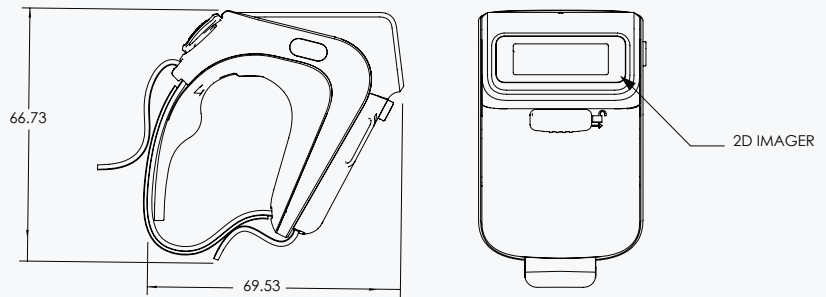

HaloRing™ Scanner

Experience Real Mobility

The HaloRing is an all-in-one powerful Android scanner at your fingertips. With its powerful processor, integrated connectivity, and high-resolution display, the HaloRing allows you to move freely through your workflow. The enterprise browser lets you quickly deploy the HaloRing without the need for developing native applications. Scale resources quickly through your workflow and manage each device, real-time with IQ, a robust estate management & reporting platform.

Key Features

- Ergonomic Design
- Adjustable Strap
- AMOLED Display
- Smart Battery
- One-Handed Data Entry
- 2.6 oz.

Electrical

Audio	90dB Speaker
Barcode Scanner	Zebra SE477
Processor	MT8766 1.8 Ghz
GPU	IMG GE8300 550 Mhz
Memory	1GB RAM/8GB Flash
Battery	3.8V, 900mAh Li-Po
Bluetooth	5.0
Compatibility	Android 11
Display	1.41-inch AMOLED 320 x 360px
Input/Output Ports	Proprietary Magnetic Connector
Input Voltage	5V
Wi-Fi	802.11a/b/g/n/ac, 2.4GHz / 5GHz

Scanning

Optical Resolution	1280 x 800 pixels
Supported 1D Symbologies	Code 39, Code 128, Codebar/NW7, Code 11, MSI, UPC/EAN, I 2 of 5, Korean 3 of 5, GSI DataBar, Base 32 (Italian Pharma)
Supported 2D Symbologies	OCR-A, OCR-B, PDF417, Micro PDF417, Composite Codes, TLC-39, Aztec, DataMatrix, MaxiCode, QR Code, Micro QR, Chinese Sensible (Han Xin), Postal Codes

Mechanical

Buttons	Scan, 2x Function Rocker Buttons
Dimensions (LxWxD)	69.53mm x 66.73mm x 39.60mm 2.7in x 2.63in x 1.56in
Drop Rating	1.2 meter to concrete Per MIL-STD-810 G
IP Rating	IP-65
Weight	74g 2.6oz